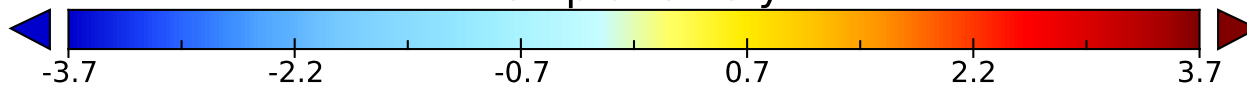

1540 May

temp anomaly

Data Min = -5.2, Max = 4.4, Mean = 0.0