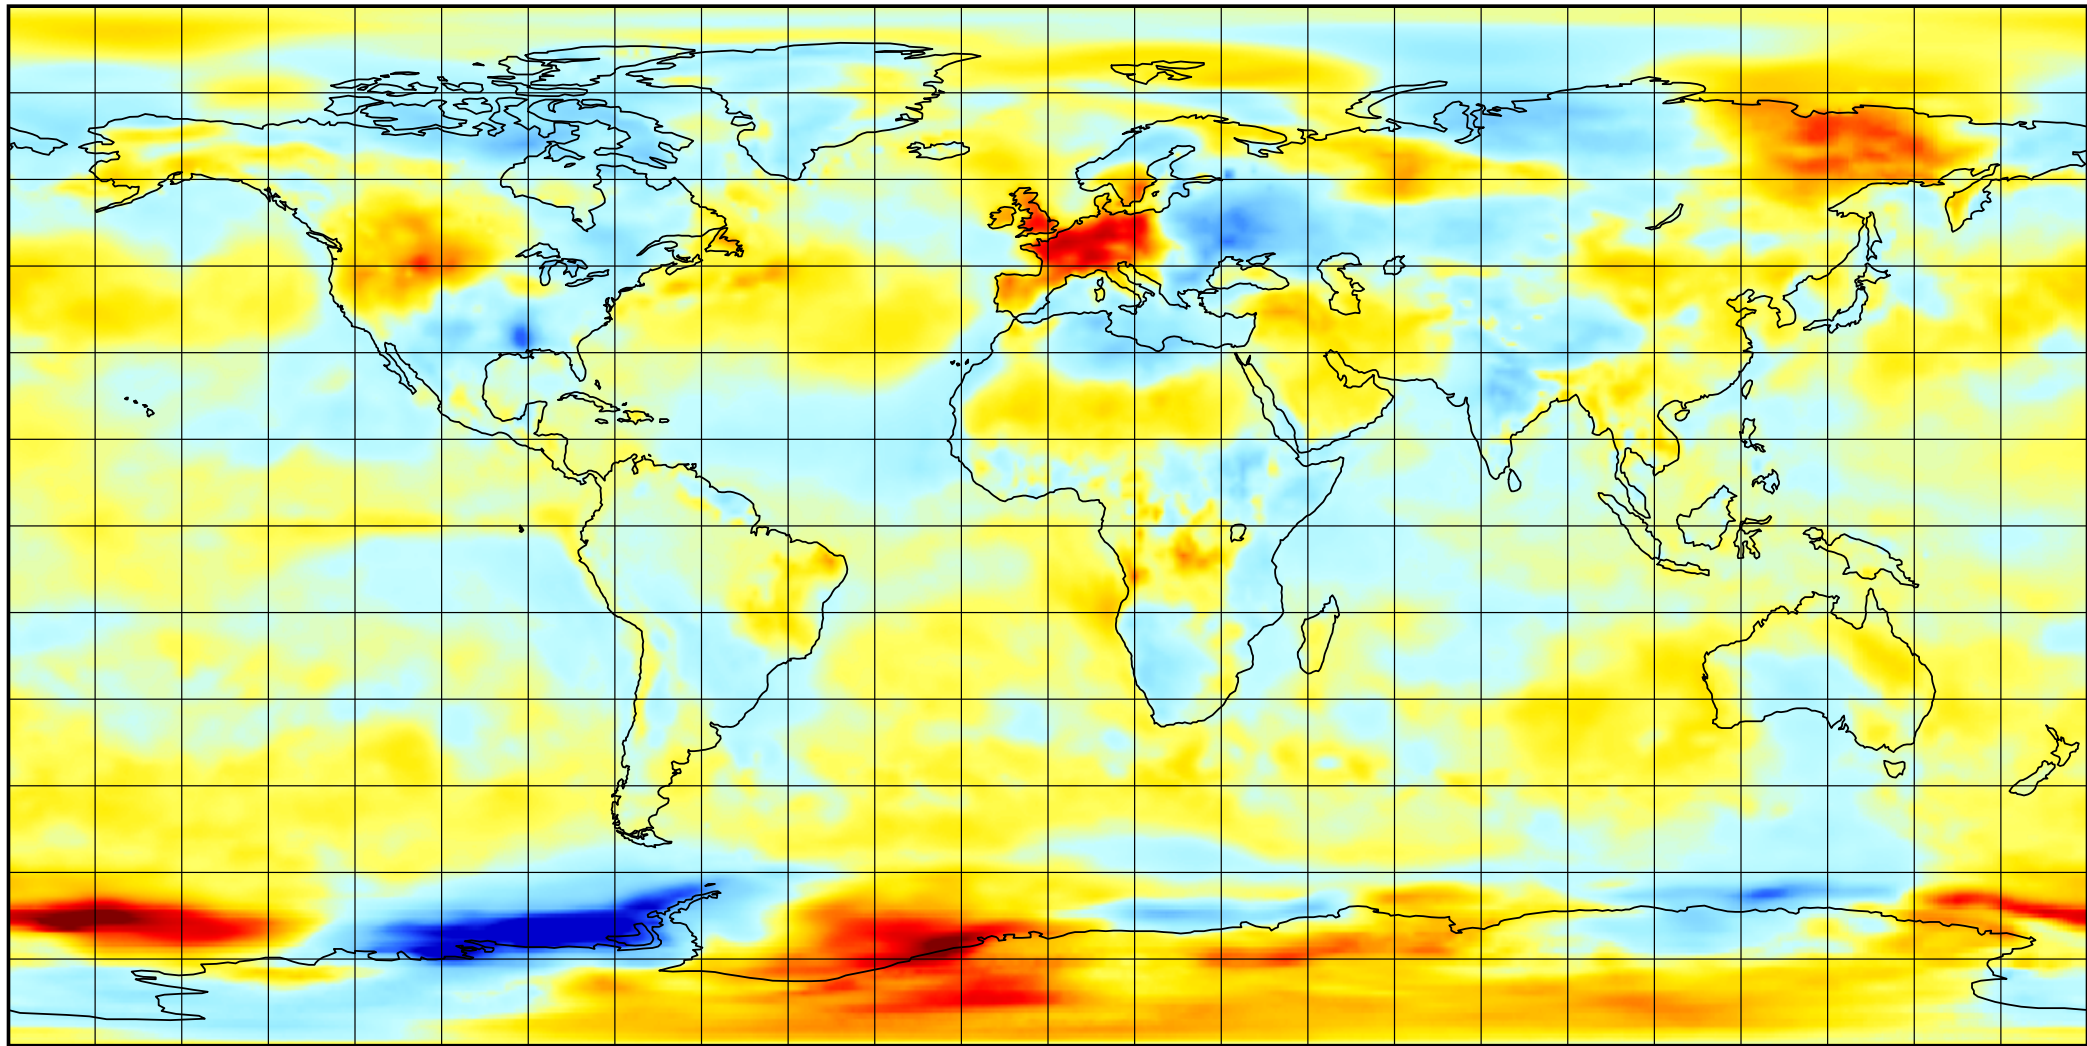

1540 May

temp anomaly

Data Min = -5.2, Max = 4.4, Mean = 0.0