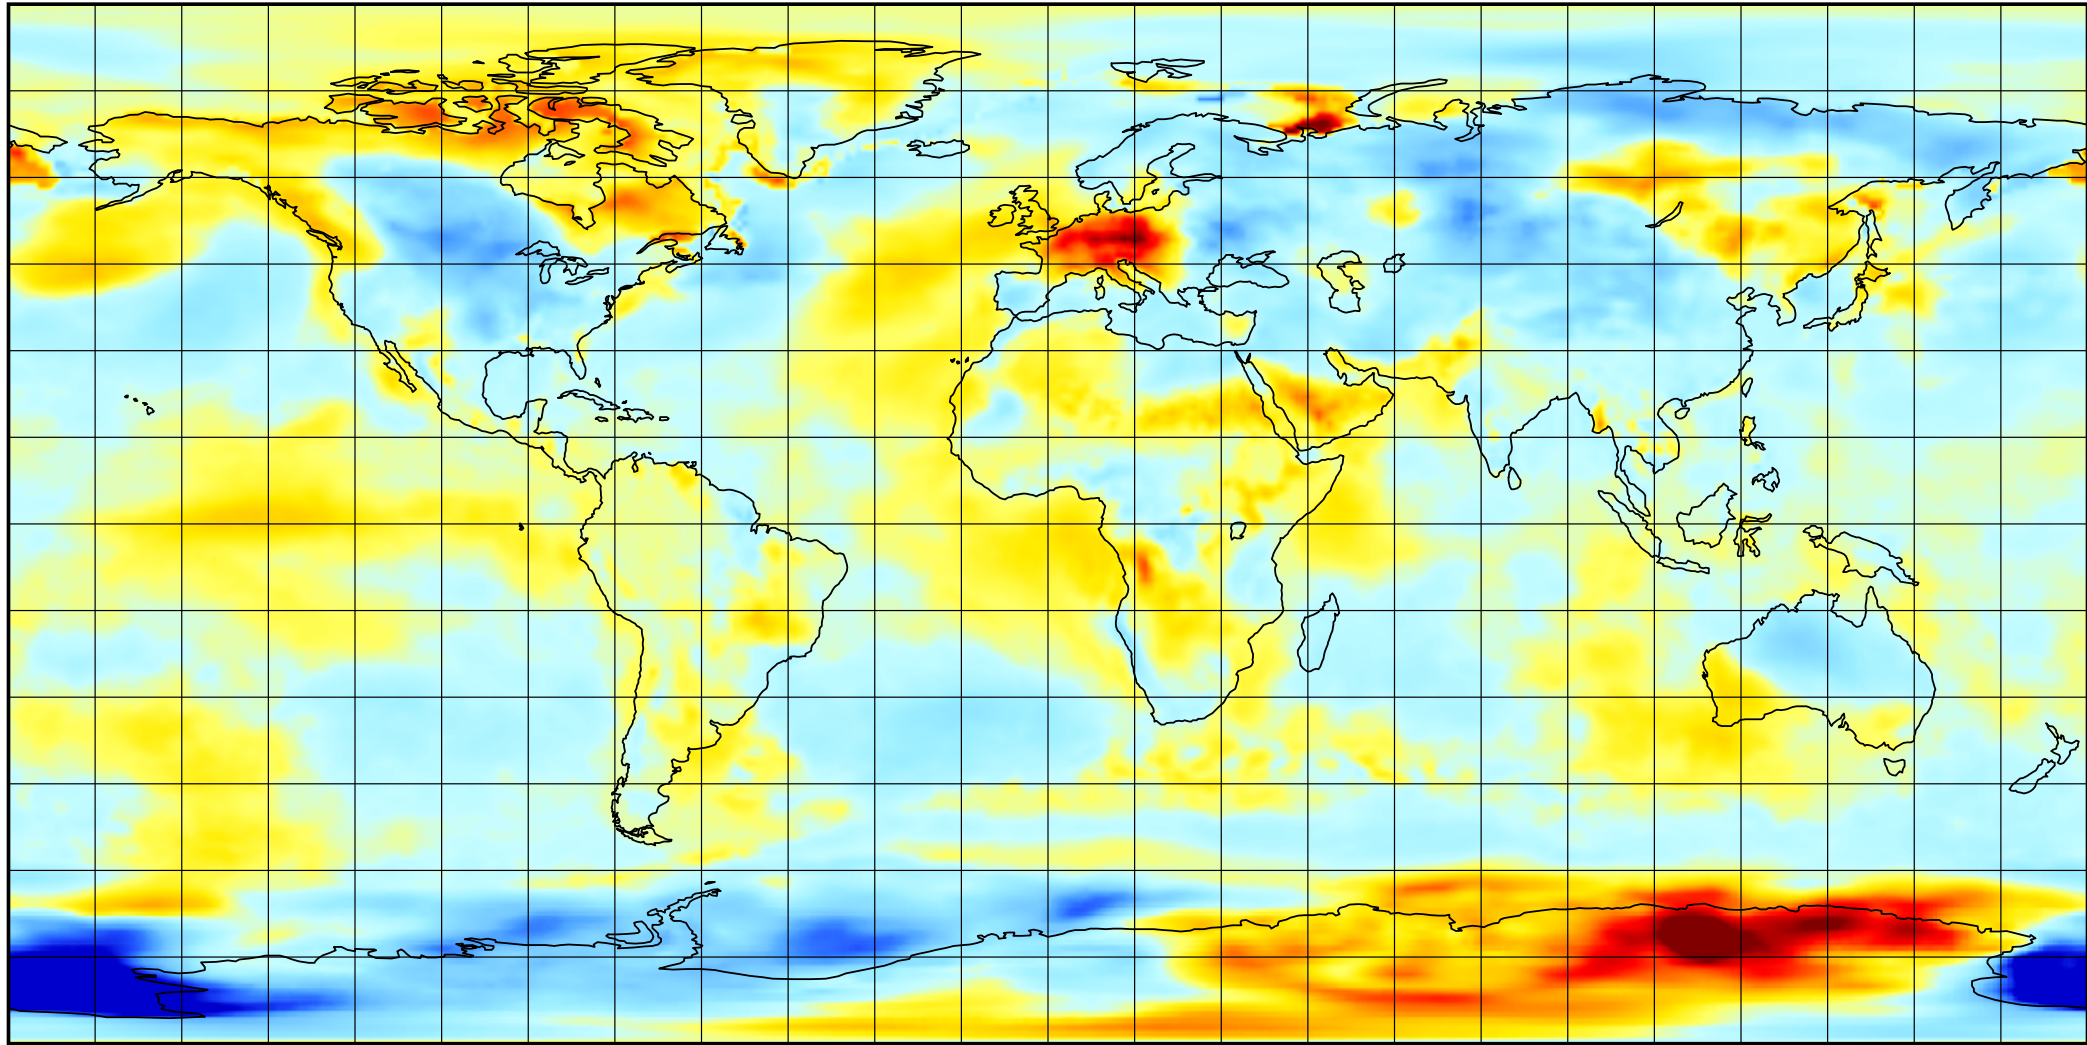

1540 August

temp anomaly

Data Min = -5.7, Max = 5.4, Mean = -0.1