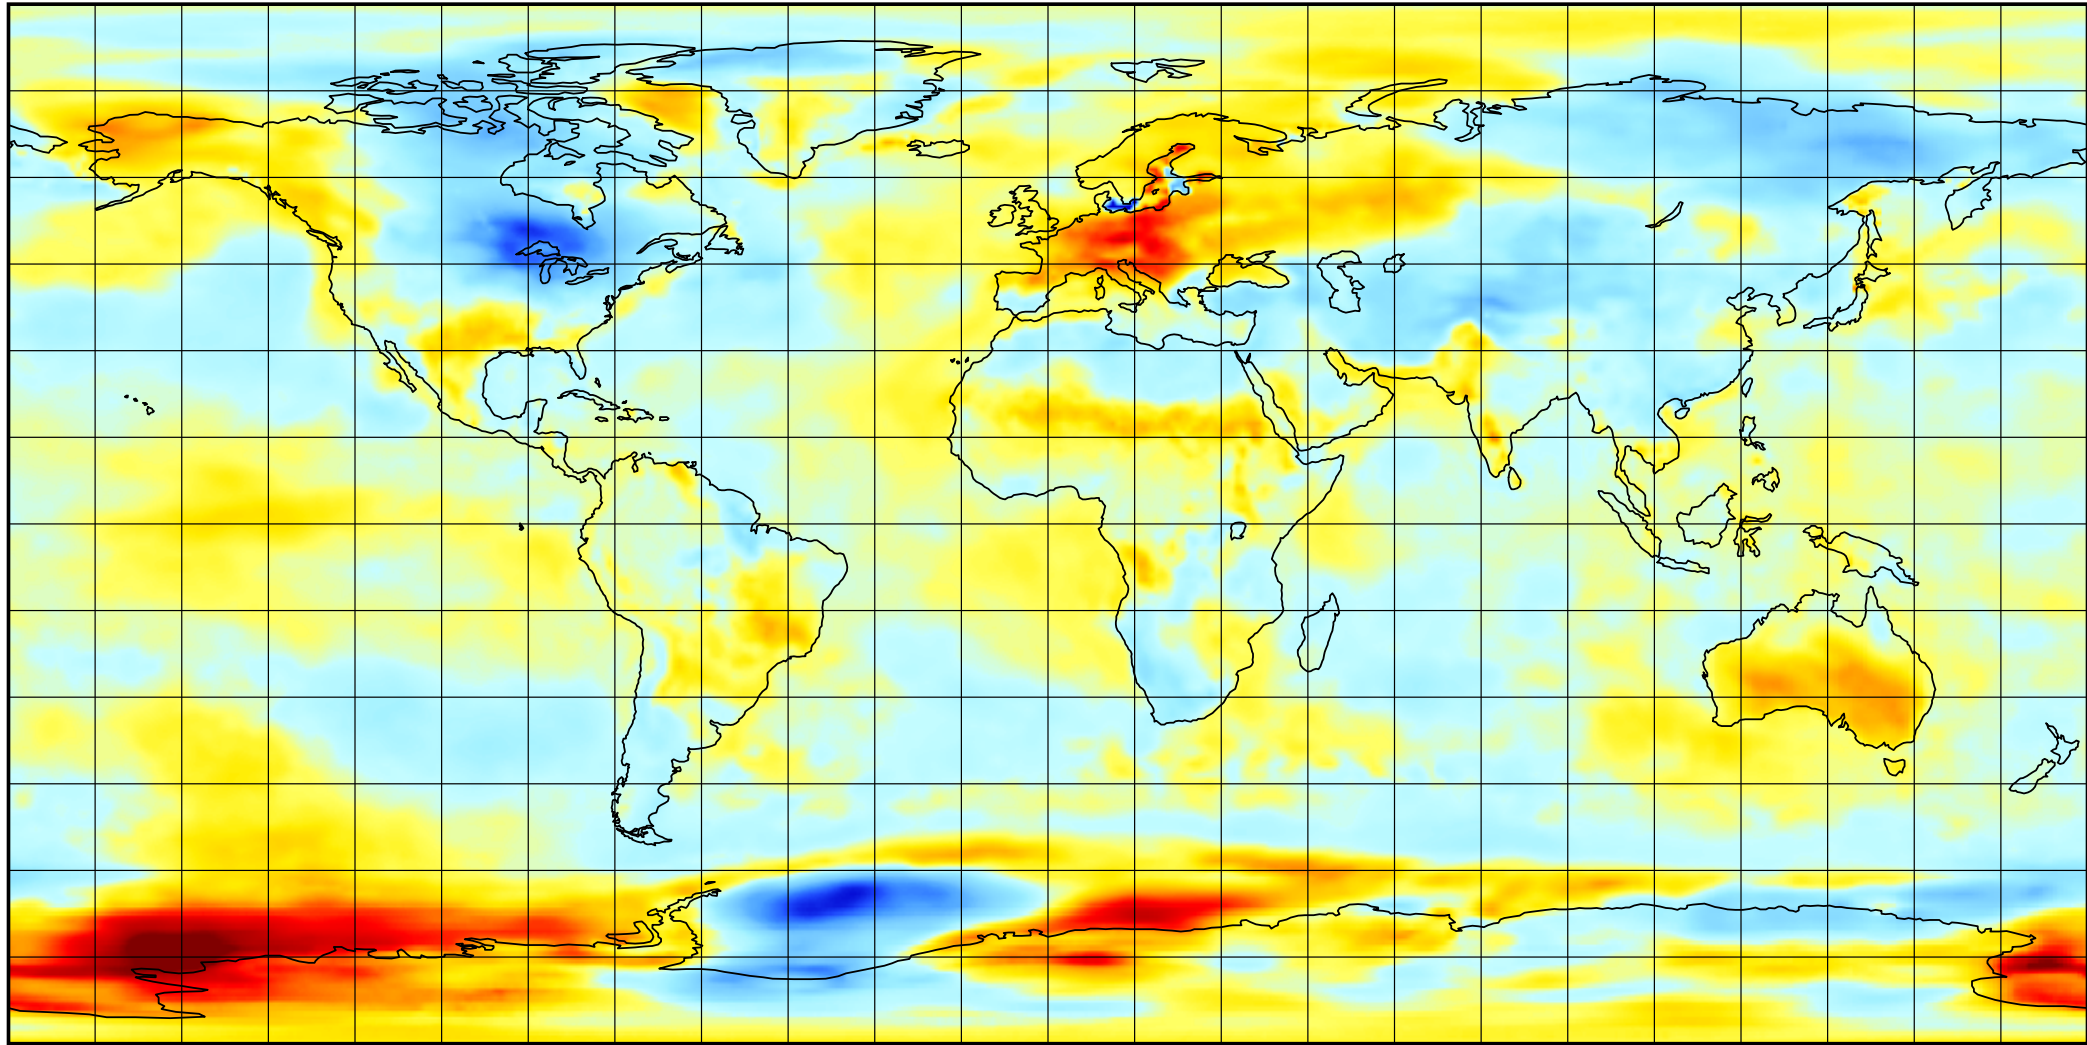

1540 September

temp anomaly

Data Min = -5.3, Max = 4.5, Mean = -0.0