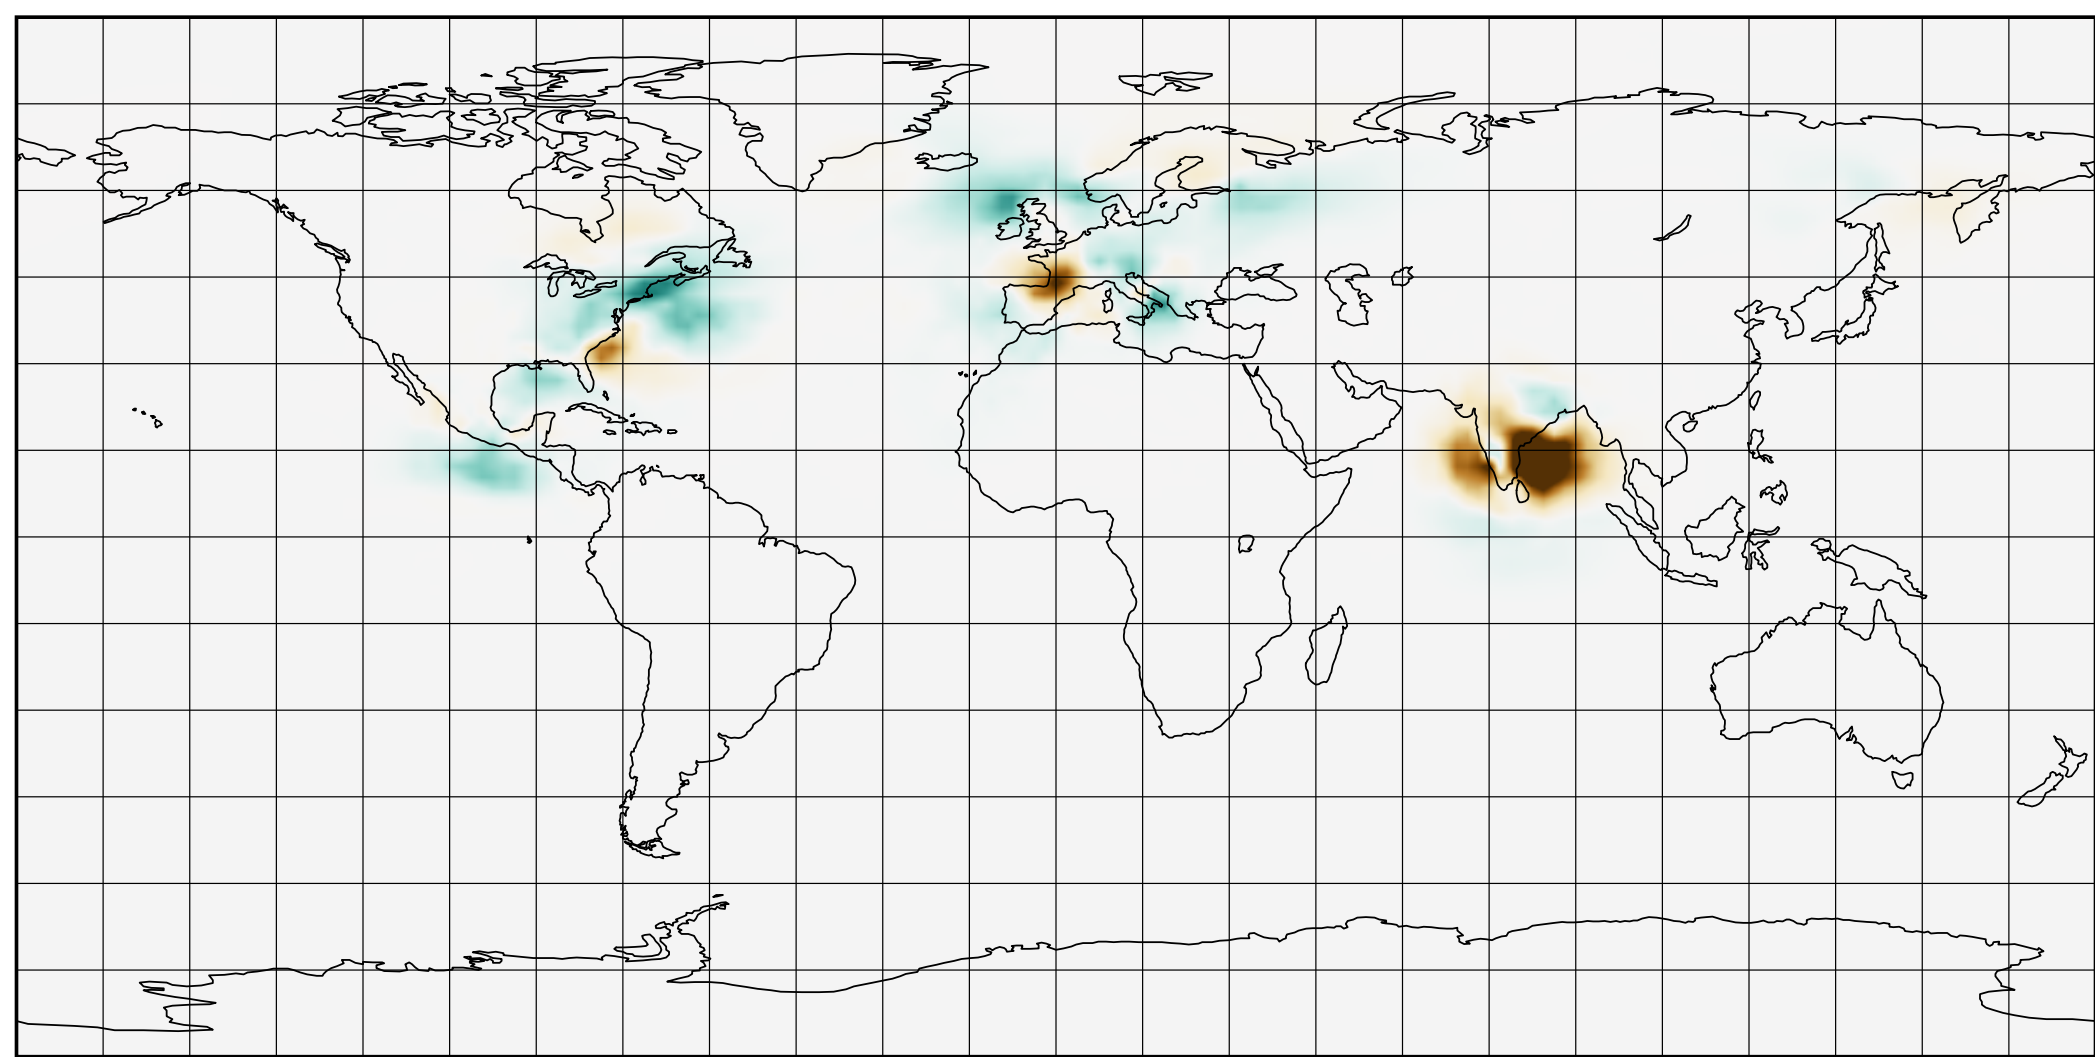

precip diff (cyl2-cyl1) 1793.09

precip (mm)

Data Min = -79.8, Max = 21.5, Mean = -0.0