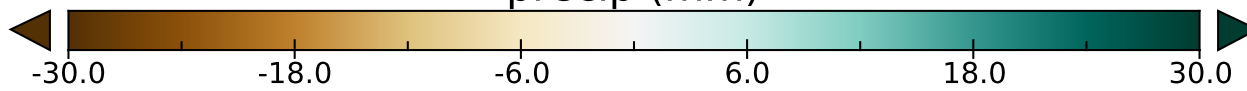

precip diff (cyl2-cyl1) 1793.09

precip (mm)

Data Min = -79.8, Max = 21.5, Mean = -0.0