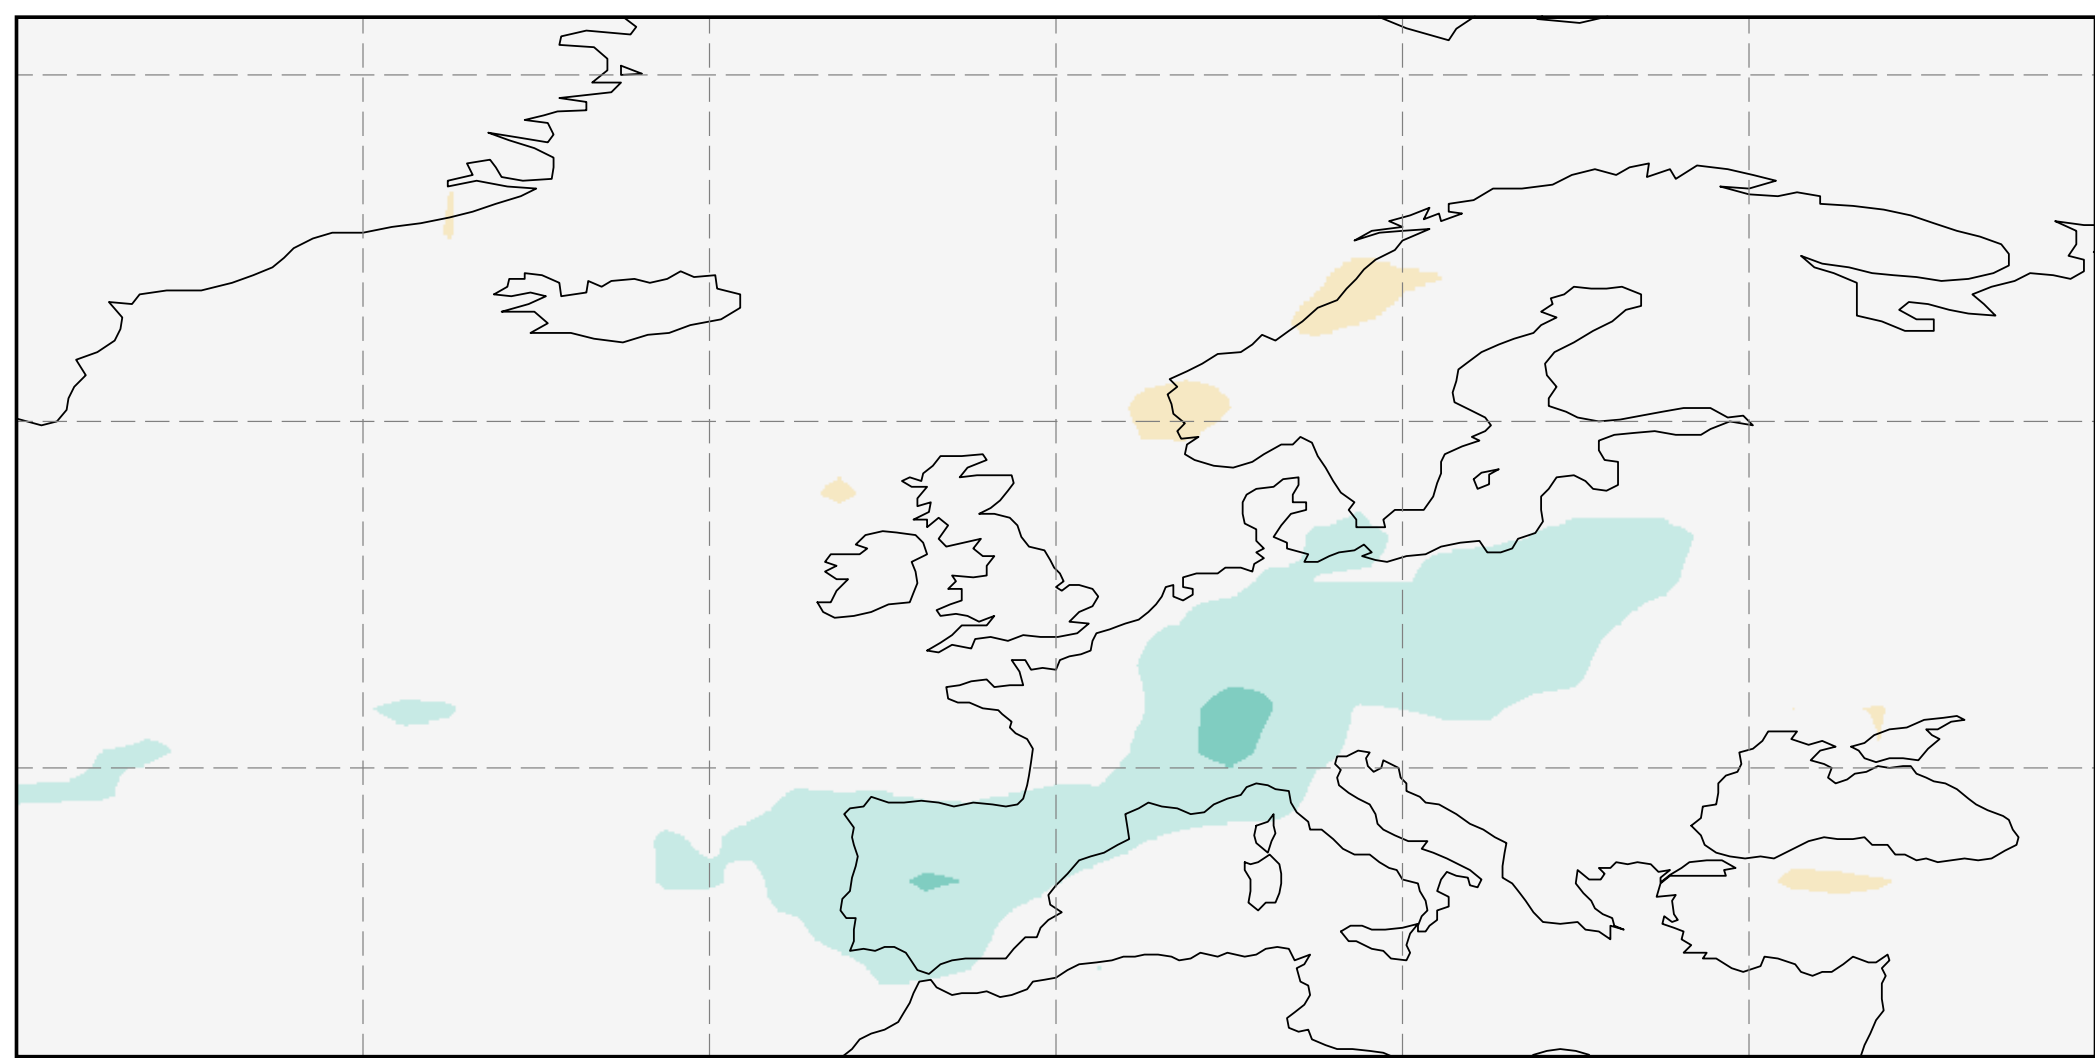

# Anomaly: 1592.05 - clim May

Data Min = -22, Max = 56