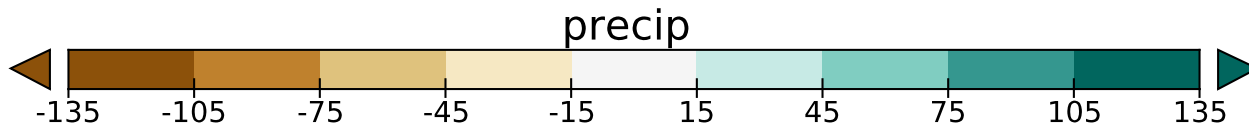

# Anomaly: 1592.05 - clim May

Data Min = -22, Max = 56